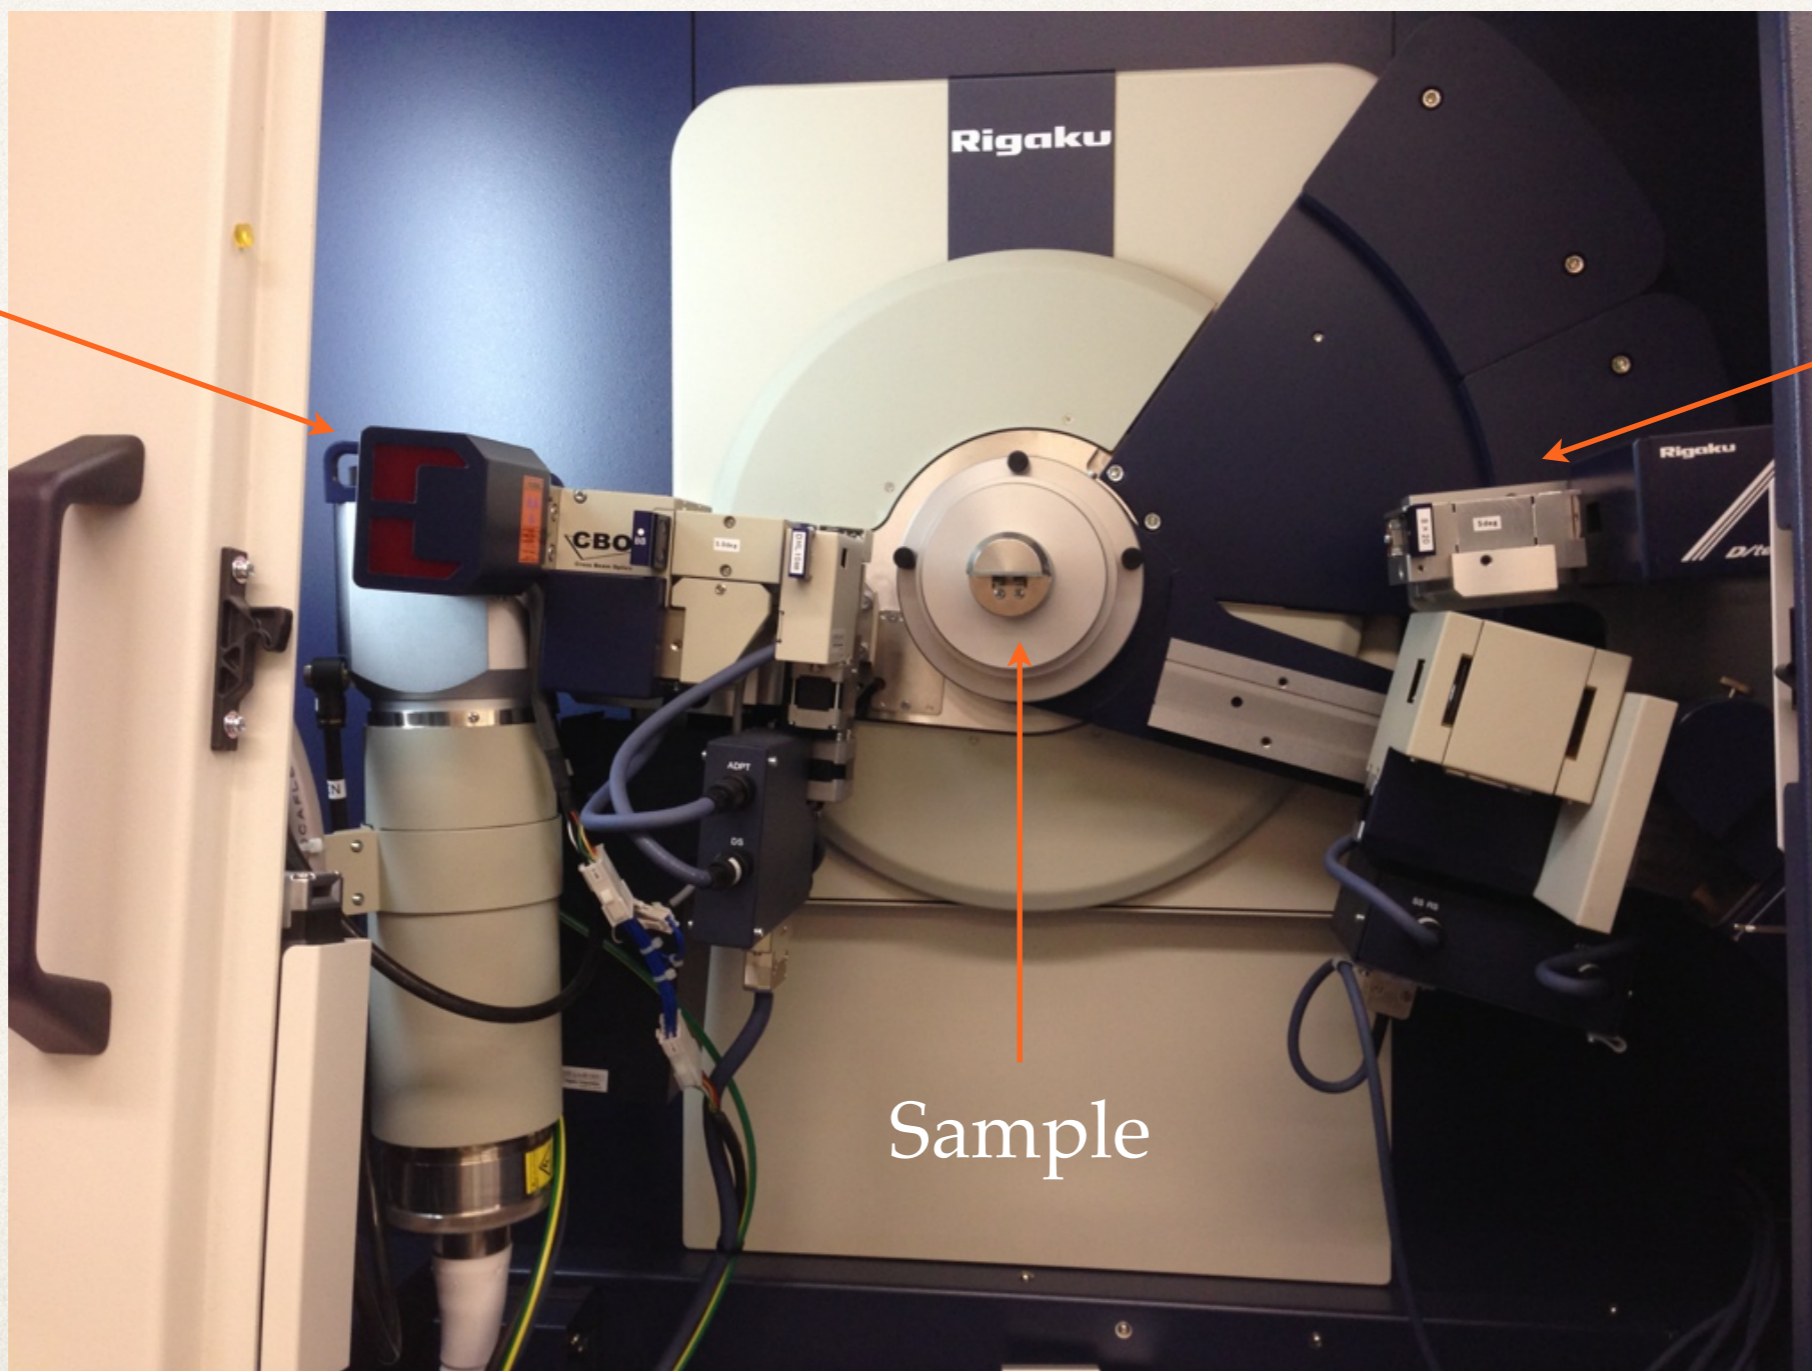

Powder diffractometer

Source

Detector

Sample